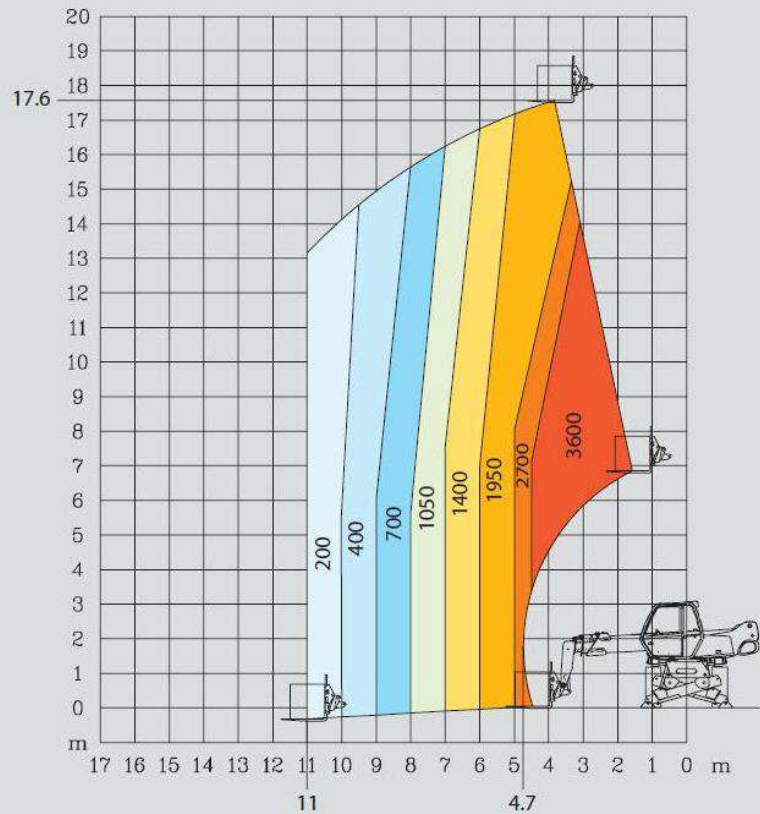

Frontal position on rail track with forks

Rotation on rail track with forks

Rotation on rail track fully extended with aerial jib platform

Rotation on stabilisers fully extended with forks