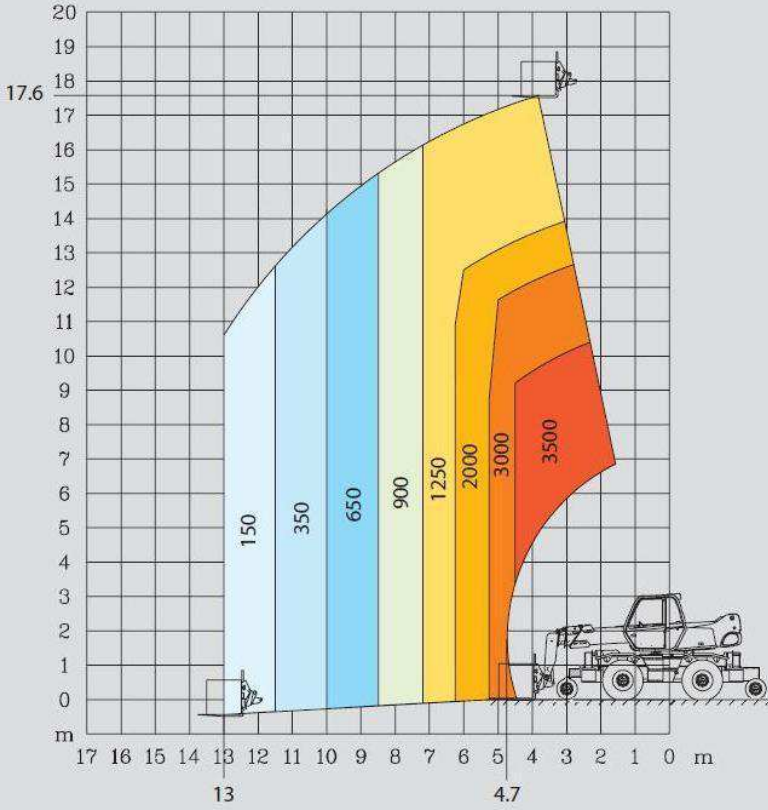

Frontal position on rail track with forks

Rotation on rail track with forks

Rotation on rail track fully extended with aerial jib platform

Rotation on stabilisers fully extended with forks